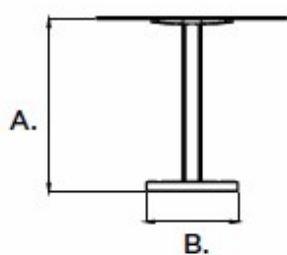

Caratteristiche colonna

Column Specifications

- Estruso in alluminio.
- *Extruded aluminium.*

Caratteristiche base

Base Features

- Alluminio pulito con piedini regolabili in polipropilene.
- *Polished diecast aluminium with polypropilene adjustable feet.*

A.
Height
710mm
1070mm

B.
Base
380x380mm

C.
Top
600x600/700x700/800x800mm